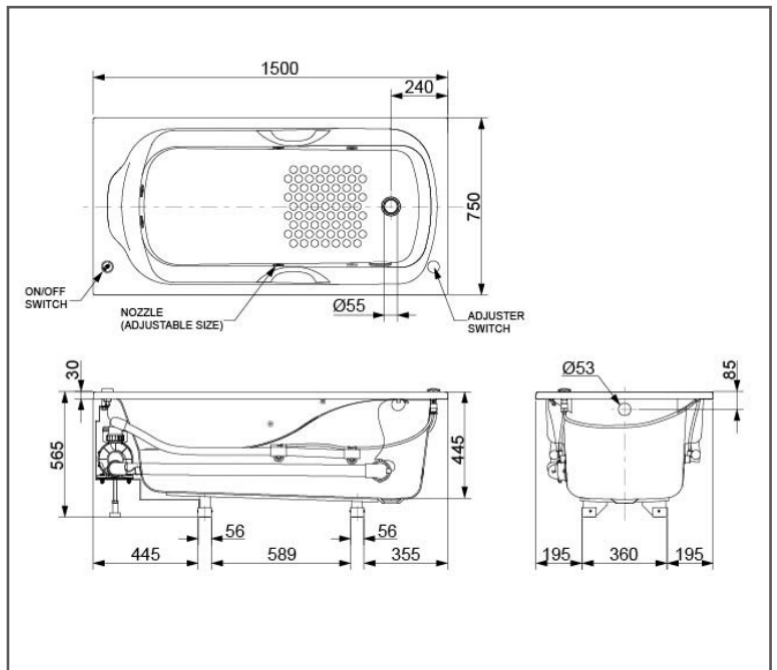

COLOURS

White(#W)

PAYK1550ZRHPE#W/ PAY1550HPE#W